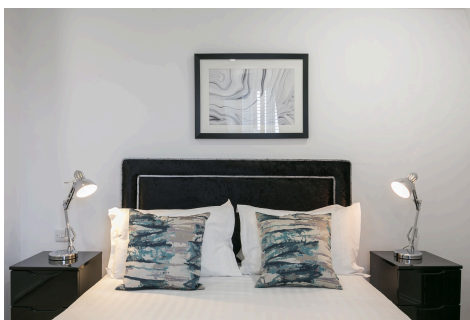

Shaftesbury Mansions by Urban Chic

52 Shaftesbury Avenue, London W1D 6LP, UK

Example photos of Three Bedroom Apartment at Shaftesbury Mansions

Reserve this apartment!

 info@findlondonapartments.com

 +44 (0)20 8012 7847

Features include

- * Lifts to all floors
- * Fully fitted and equipped kitchen
- * Washer Dryer
- * Weekly Maid Service
- * Smart TV
- * WiFi