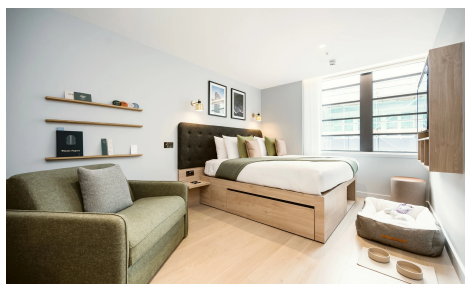

Wilde Liverpool Street by StayCity

92 Middlesex Street, London E1 7EZ

This newly opened aparthotel by Wilde breathes new life into the historic building it occupies, blending contemporary luxury with the timeless charm of its original architecture. Every detail, from the preserved facade to the modern interiors tells a story of reinvention.

These design led studio and one bedroom apartments perfectly capture Staycity's unique blend of home comforts and hotel convenience, elevated by Wilde's signature style. Their apartments are thoughtfully designed with fully equipped kitchenettes, feature superior high end appliances from renowned brands like Smeg and Nespresso. Guests can also enjoy the convenience of 24 hour reception, ensuring a seamless and sophisticated experience throughout their stay.

Reserve this apartment!

info@findlondonapartments.com

+44 (0)20 8012 7847

Features include

- 24 Hour Reception
- Free Wi-Fi
- Air Conditioning
- Gym
- Weekly cleaning service
- Laundry Facilities
- Lifts to all floors
- Sauna