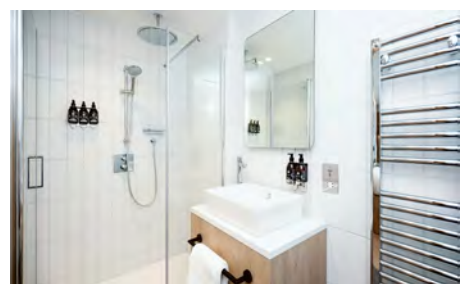

Wilde Liverpool Street by StayCity

92 Middlesex Street, London E1 7EZ

This newly opened aparthotel by Wilde breathes new life into the historic building it occupies, blending contemporary luxury with the timeless charm of its original architecture. Every detail, from the preserved facade to the modern interiors tells a story of reinvention.

These design led studio and one bedroom apartments perfectly capture Staycity's unique blend of home comforts and hotel convenience, elevated by Wilde's signature style. Their apartments are thoughtfully designed with fully equipped kitchenettes, feature superior high end appliances from renowned brands like Smeg and Nespresso. Guests can also enjoy the convenience of 24 hour reception, ensuring a seamless and sophisticated experience throughout their stay.

Reserve this apartment!

info@findlondonapartments.com

+44 (0)20 8012 7847

Features include

- 24 Hour Reception
- Free Wi-Fi
- Air Conditioning
- Gym
- Weekly cleaning service
- Laundry Facilities
- Lifts to all floors
- Sauna