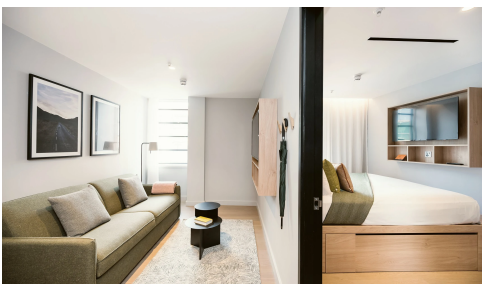

Wilde Liverpool Street by StayCity

92 Middlesex Street, London E1 7EZ

This newly opened aparthotel by Wilde breathes new life into the historic building it occupies, blending contemporary luxury with the timeless charm of its original architecture. Every detail, from the preserved facade to the modern interiors tells a story of reinvention.

These design led studio and one bedroom apartments perfectly capture Staycity's unique blend of home comforts and hotel convenience, elevated by Wilde's signature style. Their apartments are thoughtfully designed with fully equipped kitchenettes, feature superior high end appliances from renowned brands like Smeg and Nespresso. Guests can also enjoy the convenience of 24 hour reception, ensuring a seamless and sophisticated experience throughout their stay.

Reserve this apartment!

info@findlondonapartments.com

+44 (0)20 8012 7847

Features include

- 24 Hour Reception
- Free Wi-Fi
- Air Conditioning
- Gym
- Weekly cleaning service
- Laundry Facilities
- Lifts to all floors
- Sauna