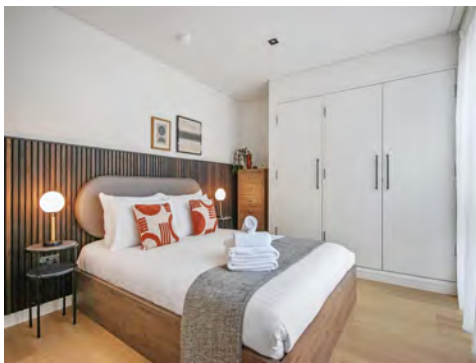

Bow Lane by Aeria Apartments

11 Well Court, Mansion House, London, EC4M 9DN,

Reserve this apartment!

info@findlondonapartments.com

+44 (0)20 8012 7847

Features include

- * Self-Check-in
- * Fully fitted and equipped kitchen
- * Dishwasher
- * Weekly Maid Service
- * WiFi
- * Washer/Dryer
- * iron and Board